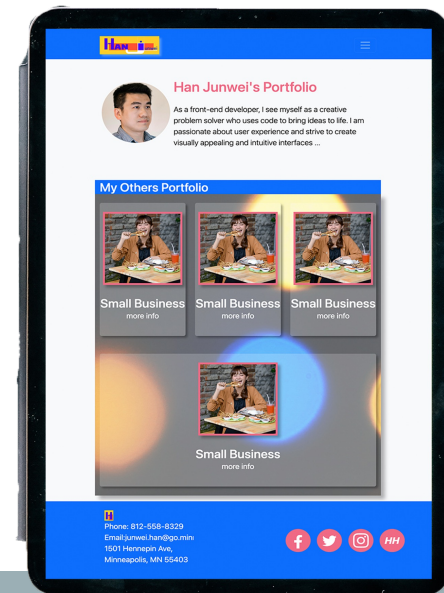

# JUNWEI HAN

**PORTFOLIO**

<https://junweihan.myportfolio.com>

Linkedin: <https://rb.gy/bb5q2v>

Beautiful cosmetic brand  
bottle and logo sample

Liquid drink and logo  
sample display

BEAUTIFUL BOTTLE WITH LOGO DISPLAY

The website of the personal investment portfolio shows that the website adopts corresponding development, left and right layout, and the catalog function is concentrated on the left side, which is the main information display, and is compatible with all screens.

# PERSONAL PORTFOLIO DESKTOP SITE AND MOBILE DISPLAY

This layout is an assessment project for an academy. It is used to display a corporate website. Here it is used to display a personal portfolio. It is also suitable for a photographer or a freelance website.

PERSONAL PORTFOLIO DESKTOP CLASSIC LAYOUT AND MOBILE DEVICE DISPLAY

This is also an assessment project for the college, a small commercial coffee shop project created with our team. I am mainly responsible for the homepage layout, carousel, and the establishment of the main page.