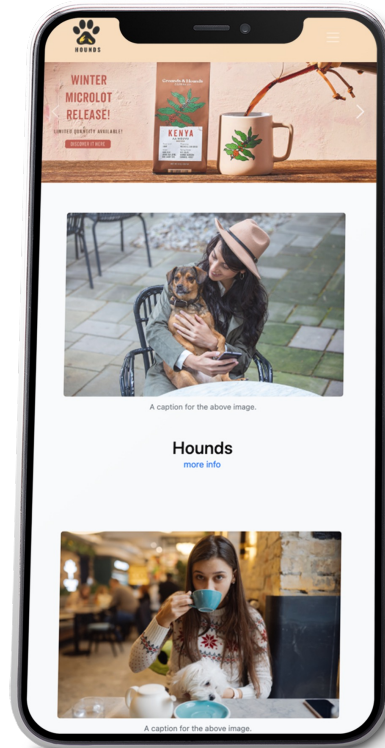

The website of the personal investment portfolio shows that the website adopts corresponding development, left and right layout, and the catalog function is concentrated on the left side, which is the main information display, and is compatible with all screens.

# PERSONAL PORTFOLIO DESKTOP SITE AND MOBILE DISPLAY

This layout is an assessment project for an academy. It is used to display a corporate website. Here it is used to display a personal portfolio. It is also suitable for a photographer or a freelance website.

PERSONAL PORTFOLIO DESKTOP CLASSIC LAYOUT AND MOBILE DEVICE DISPLAY

This is also an assessment project for the college, a small commercial coffee shop project created with our team. I am mainly responsible for the homepage layout, carousel, and the establishment of the main page.

# SMALL COFFEE SHOP E-COMMERCE WEBSITE LAYOUT DISPLAY

This is a small project to practice responsive development, aiming to adapt to all sizes of digital devices. The webpage is an electronic store page. The shopping cart function has been added to add items to the shopping cart.