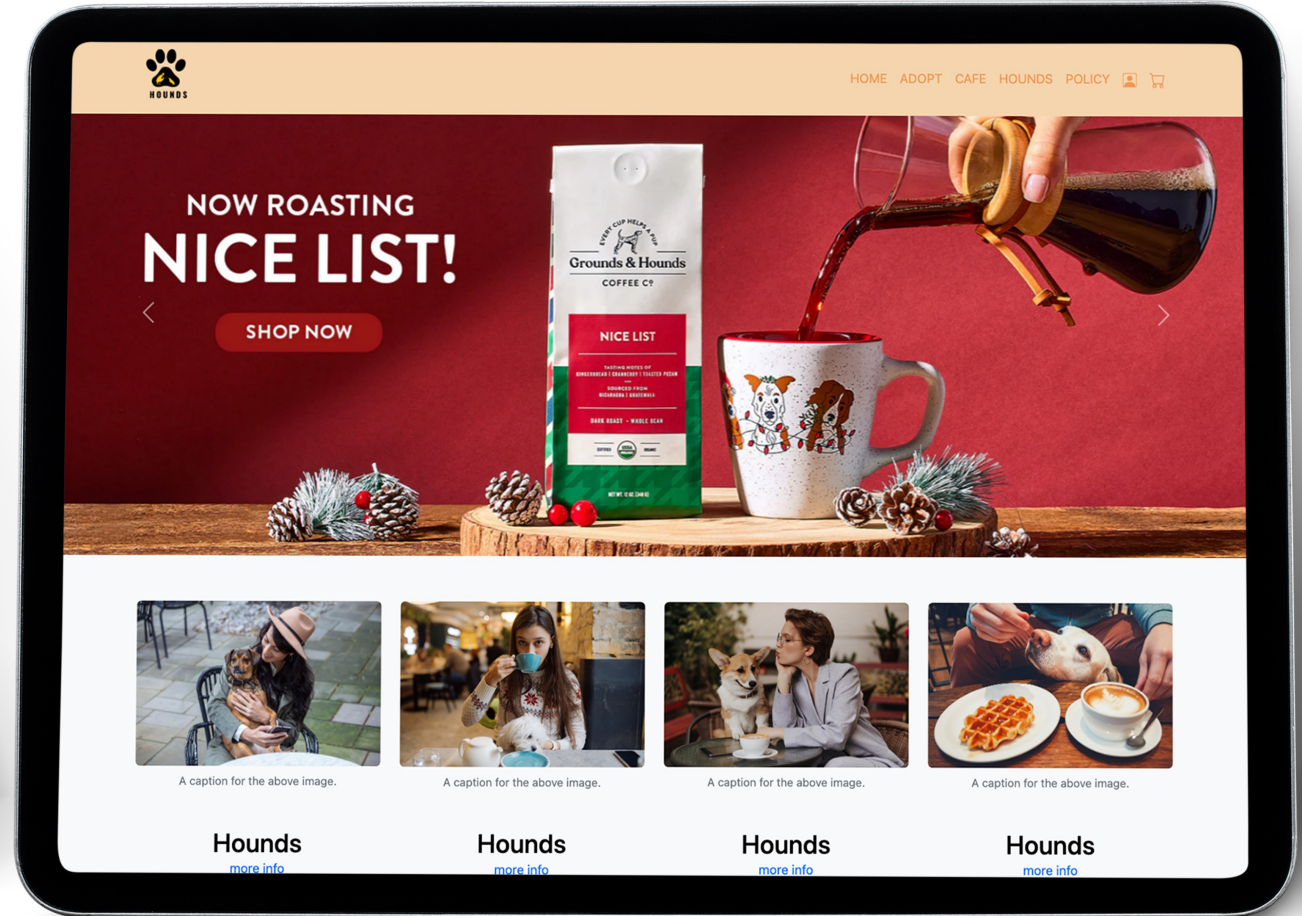

The website of the personal investment portfolio shows that the website adopts corresponding development, left and right layout, and the catalog function is concentrated on the left side, which is the main information display, and is compatible with all screens.

# PERSONAL PORTFOLIO DESKTOP SITE AND MOBILE DISPLAY

This layout is an assessment project for an academy. It is used to display a corporate website. Here it is used to display a personal portfolio. It is also suitable for a photographer or a freelance website.

PERSONAL PORTFOLIO DESKTOP CLASSIC LAYOUT AND MOBILE DEVICE DISPLAY

This is also an assessment project for the college, a small commercial coffee shop project created with our team. I am mainly responsible for the homepage layout, carousel, and the establishment of the main page.

# SMALL COFFEE SHOP E-COMMERCE WEBSITE LAYOUT DISPLAY

This is a small project to practice responsive development, aiming to adapt to all sizes of digital devices. The webpage is an electronic store page. The shopping cart function has been added to add items to the shopping cart.